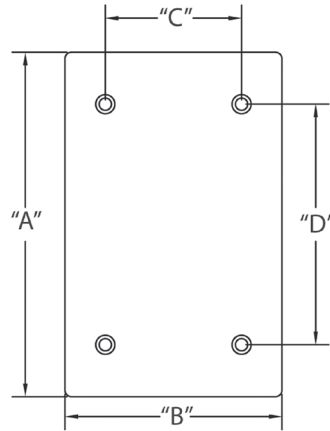

Blank Single Gang Cover

CANTEX 5133362 is a 1-Gang Weatherproof Blank Cover designed for use with exposed weatherproof boxes.

- Includes gasket and screws
- For use in wet or damp locations
- Durable non-conductive PVC will not rust or corrode
- UL Listed and UL Marine Listed
- Made in USA

Part Number	Trade Size	Carton Quantity	"A"	"B"	"C"	"D"
5133362	--	50	4.600	2.860	1.875	3.313

Dimensions are nominal

Blank Two Gang Cover

CANTEX 5133410 is a 2-Gang Weatherproof Blank Cover designed for use with exposed weatherproof boxes.

- Includes gasket and screws
- For use in wet or damp locations
- Durable non-conductive PVC will not rust or corrode
- UL Listed and UL Marine Listed
- Made in USA

Part Number	Trade Size	Carton Quantity	"A"	"B"	"C"	"D"	"E"
5133410	--	10	2.813	3.313	4.563	3.000	6.125

Dimensions are nominal

SINGLE SOURCE FOR PVC ELECTRICAL

CANTEX offers a complete line of PVC Exposed Boxes as part of a full line PVC electrical products. The CANTEX Exposed Box line includes multiple sizes of Type FSC, Type FSE, Type FSS, Type FSCC, Type FDC, and Type FDE and Type FD-Blank Exposed Boxes. The line also includes Blank Single and Double Gang Covers as well as switch and toggle switch covers for Exposed Boxes.