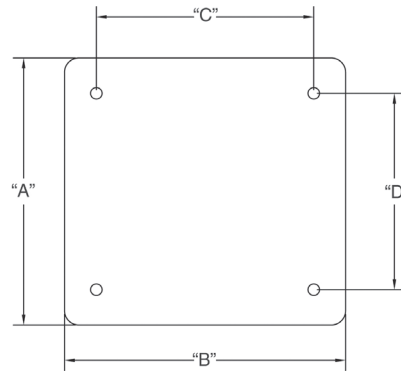

Blank Single Gang Cover

CANTEX 5133362 is a 1-Gang Weatherproof Blank Cover designed for use with exposed weatherproof boxes.

- Includes gasket and screws
- For use in wet or damp locations
- Durable non-conductive PVC will not rust or corrode
- UL Listed and UL Marine Listed
- Made in USA

Part Number	Trade Size	Carton Quantity	"A"	"B"	"C"	"D"
5133362	--	50	4.600	2.860	1.875	3.313

Dimensions are nominal

Blank Two Gang Cover

CANTEX 5133410 is a 2-Gang Weatherproof Blank Cover designed for use with exposed weatherproof boxes.

- Includes gasket and screws
- For use in wet or damp locations
- Durable non-conductive PVC will not rust or corrode
- UL Listed and UL Marine Listed
- Made in USA

Part Number	Trade Size	Carton Quantity	"A"	"B"	"C"	"D"	"E"
5133410	--	10	2.813	3.313	4.563	3.000	6.125

Dimensions are nominal

SINGLE SOURCE FOR PVC ELECTRICAL

CANTEX offers a complete line of PVC Exposed Boxes as part of a full line PVC electrical products. The CANTEX Exposed Box line includes multiple sizes of Type FSC, Type FSE, Type FSS, Type FSCC, Type FDC, and Type FDE and Type FD-Blank Exposed Boxes. The line also includes Blank Single and Double Gang Covers as well as switch and toggle switch covers for Exposed Boxes.